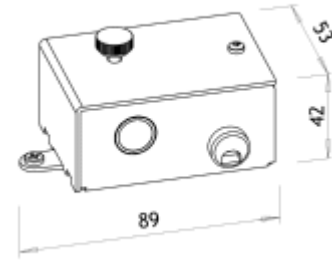

FL 500 B

- For indoor use / dry locations
- For use with fibre optic lighting
- LED standard lifetime 35.000 hours
- Warm white light 3.000 K
- External electronic driver
- Grey aluminium finish
- Dimmable 1-10 V / Push
- Light port: Ø4.5/Ø9 mm
-

IP 20

0.5 kg

FL 500 B

	FL 500 B	FL 500 BM
Light port	Ø4.5/Ø9 mm	Ø4.5/Ø9 mm
Fibre type	PMMA or glass	PMMA or glass
Material	Aluminium, plastic and other	Aluminium, plastic and other
Total power consumption	4.3W	4.3W
LED power consumption (typ)	2.2W	2.2W
LED lifetime expected	35.000h	35.000h
Driver lifetime, expected	>35.000h (@Ta=3% failure level)	>35.000h (@Ta=3% failure level)
Supply voltage (mains)	100-240V 50/60Hz	100-240V 50/60Hz
Dimmer systems applicable	Push, Pot	No
Thermal protection	No	No
Cooling system	Natural convection	Natural convection
Ambient temperature	0°C to 40°C	-25°C to 40°C
Applied LED	Lumileds LUXEON Rebel	Osram Oslon
CCT (nominal)	3000K	3000K
CRI _s (Ra) typical value	90	95