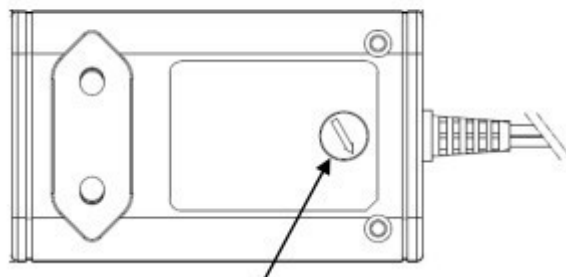

Adjustable speed

3V	0.5 RPM	+- 10%
4.5V	0.75 RPM	+- 10%
5V	0.85 RPM	+- 10%
6V	1.15 RPM	+- 10%
7.5V	1.4 RPM	+- 10%
9V	1.8 RPM	+- 10%
12V	2.2 RPM	+- 10%

Voltage selector switch