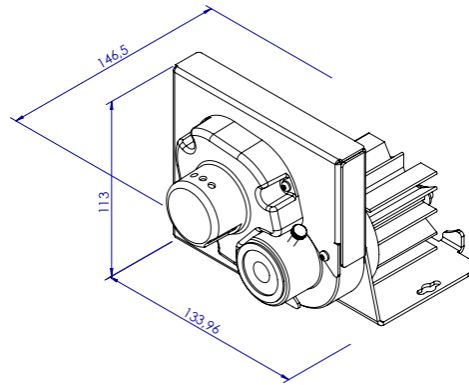

## FL 500 F-1

- For indoor use / dry locations
- For use with fibre optic lighting
- LED standard lifetime 25.000 hours
- Warm white light 3.000 K
- External electronic driver
- Black painted finish
- Dimmable 1-10 V / Push
- Light port: Ø9/Ø28 mm
- Adjustable speed

IP 20

0.5 kg

## FL 500 F-1

Light port	Ø9/Ø28 mm
Fibre type	PMMA or glass
Material	Aluminium, plastic and other
Total power consumption	11W
LED power consumption (typ)	6W
Twinkle/colour wheel	3W
LED lifetime expected	25.000h
Driver lifetime, expected	>50.000h (@Ta=3% failure level)
Supply voltage ( LED driver))	220-240V 50/60Hz
Supply voltage (wheel kit)	3-12V DC
Dimmer systems applicable	Push, Pot
Thermal protection	No
Cooling system	Natural convection
Ambient temperature	-20°C to 40°C
Applied LED	Cree
CCT (nominal)	3000K
CRI <sub>s</sub> (Ra) typical value	90