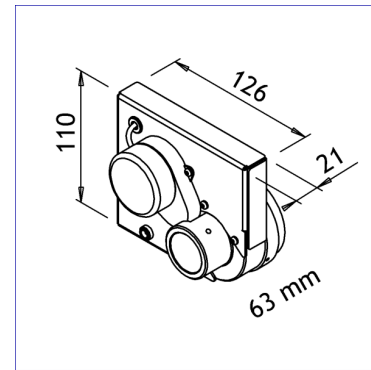

Wheel kit

- For indoor use / dry locations
- External electronic driver
- Black painted finish
- Standard speed of 1 rpm
- Light port: $\varnothing 9/\varnothing 28$ mm

IP 20

Wheel kit

Connector size	$\varnothing 9/\varnothing 28$
Wheel type	Twinkle wheel / Colour Wheel
Colours and colour order	White (clear)-purple-yellow-green-orange-blue-red-dark blue
Divisions	8
Size	127 x 110 x 86 mm
Colour	Black
Supply voltage	230 V / 50 Hz Volt
Total power	4 W
Power cord	Supply cord w/ 2 conductors
Driver type	Magnetic
Max. ambient temperature	40 °C
Min. ambient temperature	-20 °C
Protection rating	IP 20
Material	Aluminium
Surface treatment	Anodised