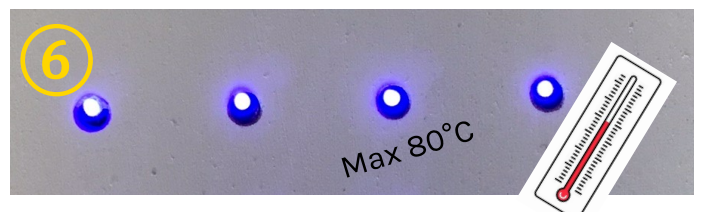

USER MANUAL

STARRY SKY INSTALLATION

APPLICABLE MODELS

Model	Item No.
4W / 81 Points	22005005L
9W / 48 Points	22005170
9W / 76 Points	22005171
9W / 76 Points XL	22005183
9W / 16 Points	22005172
23W / 9 Points	22005175

INSTALLATION STEPS:

Ø2,3 mm { 22005170
22005171
22005183

Ø0,8 mm { 22005005L

Minimum Height: 8 mm

INSTALLATION STEPS:

Ø7,2 mm { 2200 5172
2200 5175

Minimum Height:

- 22005172 = 18 mm
- 22005175 = 24 mm