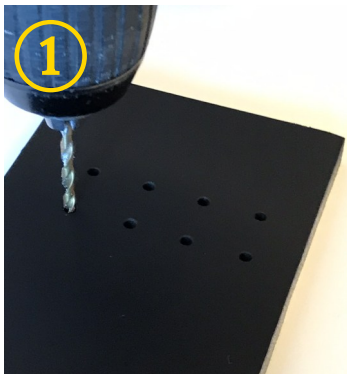

USER MANUAL

STARRY SKY INSTALLATION

APPLICABLE MODELS

Model	Item No.
4W / 81 Points	22005005L
9W / 48 Points	22005170
9W / 76 Points	22005171
9W / 76 Points XL	22005183
9W / 16 Points	22005172
23W / 9 Points	22005175

INSTALLATION STEPS:

Ø2,3 mm { 22005170
22005171
22005183

Ø0,8 mm { 22005005L

Minimum Height: 8 mm

INSTALLATION STEPS:

Ø7,2 mm { 2200 5172
2200 5175

Minimum Height:

- 22005172 = 18 mm
- 22005175 = 24 mm