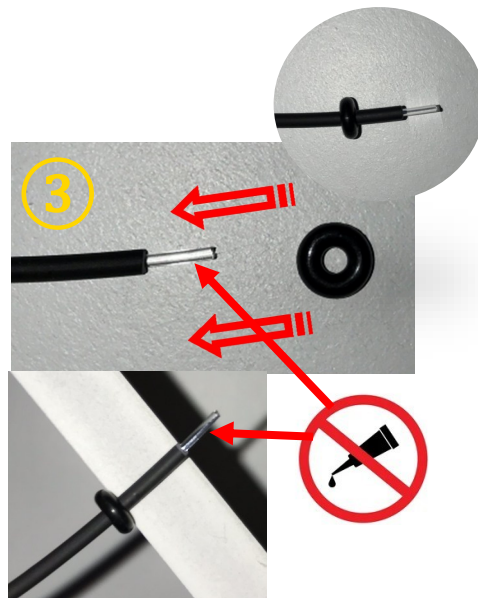

USER MANUAL

STARRY SKY INSTALLATION

APPLICABLE MODELS

Model	Item No.
4W / 81 Points	22005005L
9W / 48 Points	22005170
9W / 76 Points	22005171
9W / 76 Points XL	22005183
9W / 16 Points	22005172
23W / 9 Points	22005175

INSTALLATION STEPS:

Ø2,3 mm { 22005170
22005171
22005183

Ø0,8 mm { 22005005L

Minimum Height: 8 mm

INSTALLATION STEPS:

Ø7,2 mm { 2200 5172
2200 5175

Minimum Height:

- 22005172 = 18 mm
- 22005175 = 24 mm